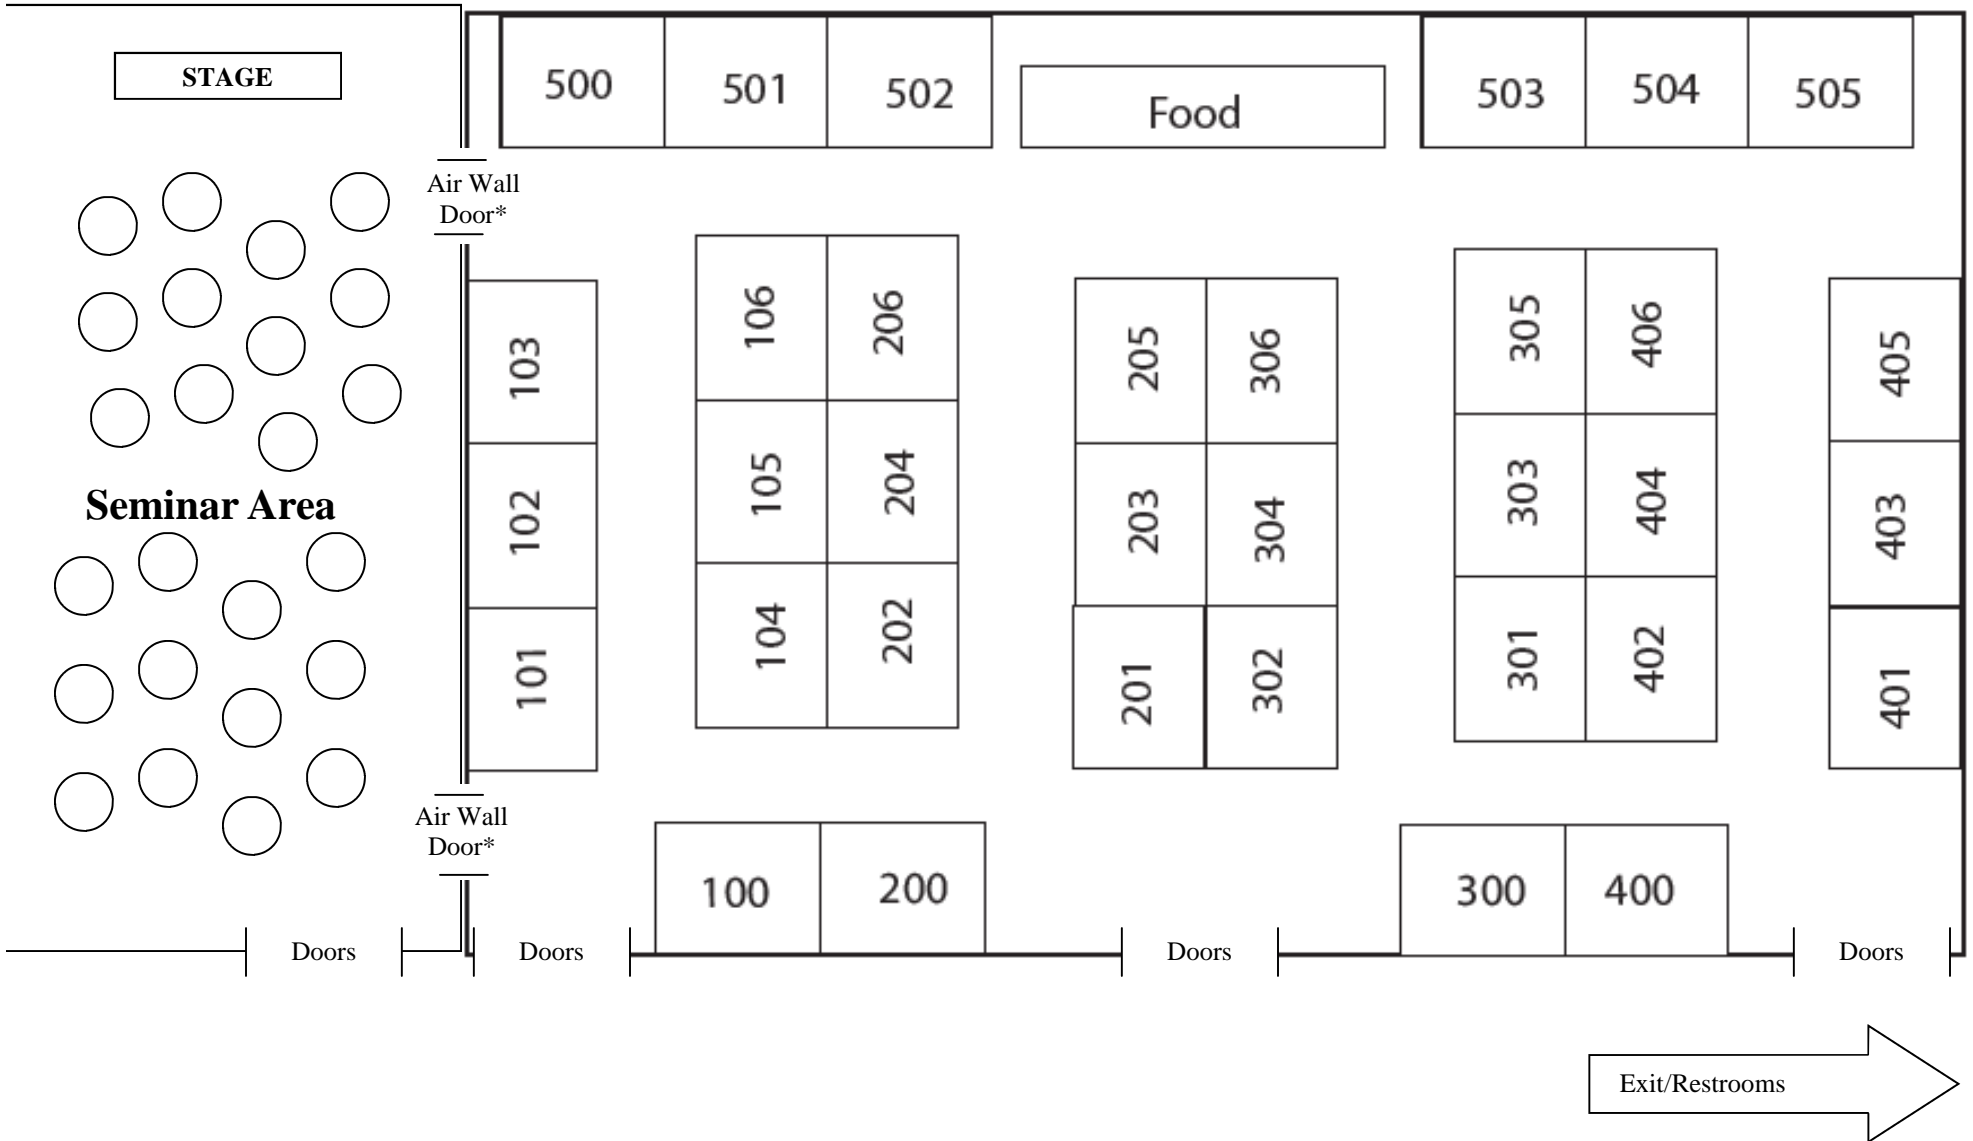

NOAHU Expo 2010 Wednesday, May 12th

Pontchartrain Center (Rivertown Ballroom—1, 2 & 3)

* Approximate location of Door between Exhibit Hall & Seminar Area **Not to Scale